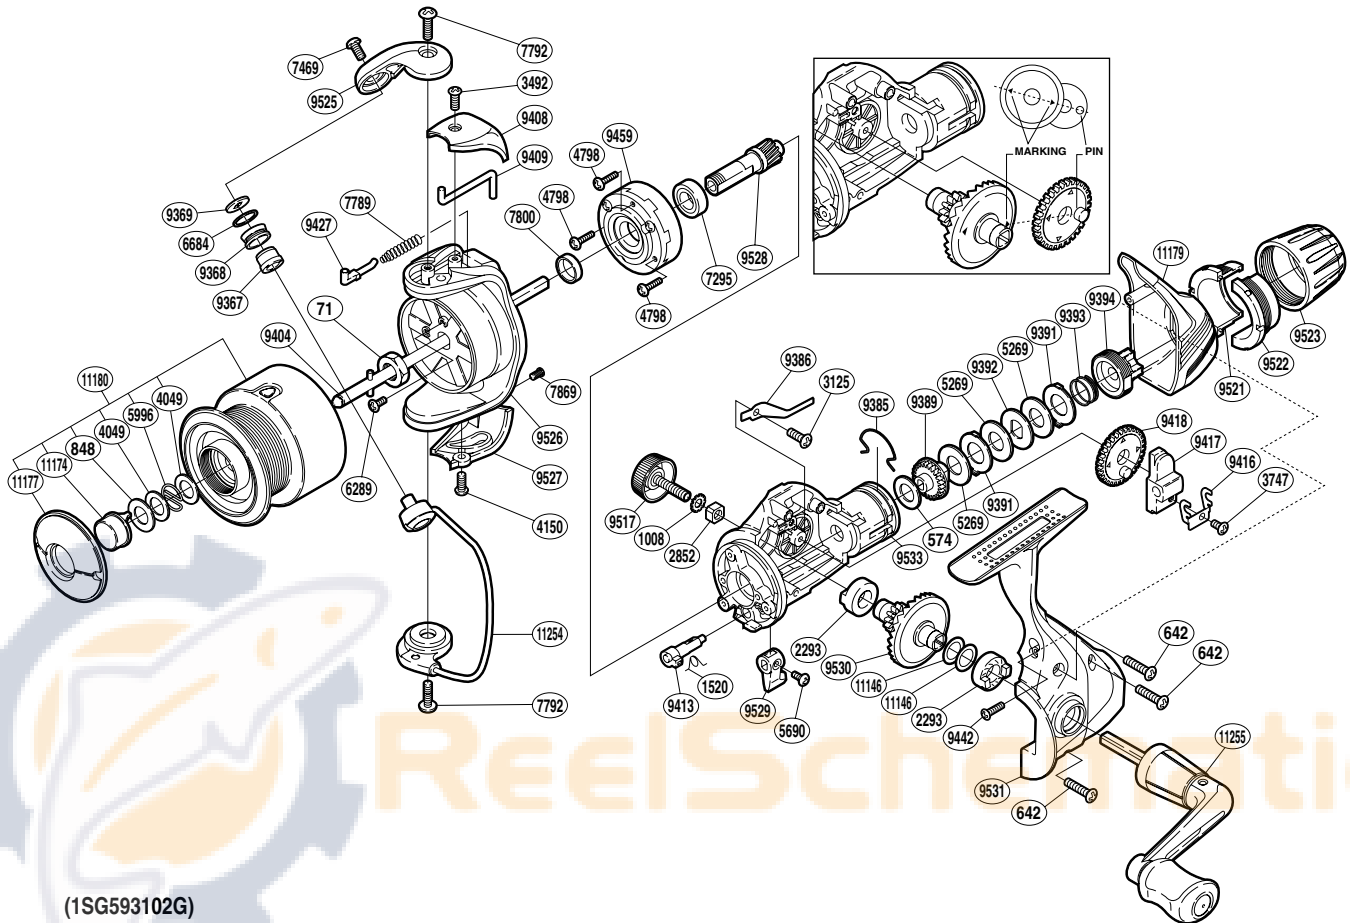

SHIMANO

ALIVIO

ALV-3000SRB

(1SG593102G)

Part No.	Description	Part No.	Description	Part No.	Description
RD 0071	Rotor Nut	RD 7792	Screw	RD 9459	Roller Clutch Assembly
RD 0574	Drag Washer	RD 7800	Rotor Ring	RD 9517	Handle Screw Cap
RD 0642	Screw	RD 7869	Screw	RD 9521	Drag Programmer B1
RD 0848	Washer	RD 9367	Line Roller Bushing	RD 9522	Drag Programmer B2
RD 1008	Handle Lock Washer	RD 9368	Line Roller	RD 9523	Drag Programmer A
RD 1520	Anti-Reverse Cam Spring	RD 9369	Line Roller Washer	RD 9525	Bail Arm
RD 2293	Drive Gear Bushing	RD 9385	Hold Click Spring	RD 9526	Rotor
RD 2852	Handle Screw Lock	RD 9386	Drag Click	RD 9527	Bail Hold Support Guard
RD 3125	Screw	RD 9389	Drag Shaft	RD 9528	Pinion Gear
RD 3492	Screw	RD 9391	Eared Washer	RD 9529	Anti-Reverse Lever
RD 3747	Screw	RD 9392	Key Washer	RD 9530	Drive Gear
RD 4049	Washer	RD 9393	Drag Coil Spring	RD 9531	Side Cover
RD 4150	Screw	RD 9394	Pressure Screw	RD 9533	Body
RD 4798	Screw	RD 9404	Main Shaft	RD11146	Washer
RD 5269	Drag Washer	RD 9408	Bail Spring Cover	RD11174	Push Button
RD 5690	Screw	RD 9409	Bail Trip Lever	RD11177	Push Button Collar
RD 5996	Locking Spring	RD 9413	Anti-Reverse Cam	RD11179	Rear Protector
RD 6289	Screw	RD 9416	Oscillating Slider Retainer	RD11180	Spool Assembly
RD 6684	Line Roller Spacer	RD 9417	Oscillating Slider	RD11254	Bail Assembly
RD 7295	Ball Bearing	RD 9418	Oscillating Gear	RD11255	Handle Assembly
RD 7469	Screw	RD 9427	Bail Spring Guide		
RD 7789	Bail Spring	RD 9442	Screw		

(190208)